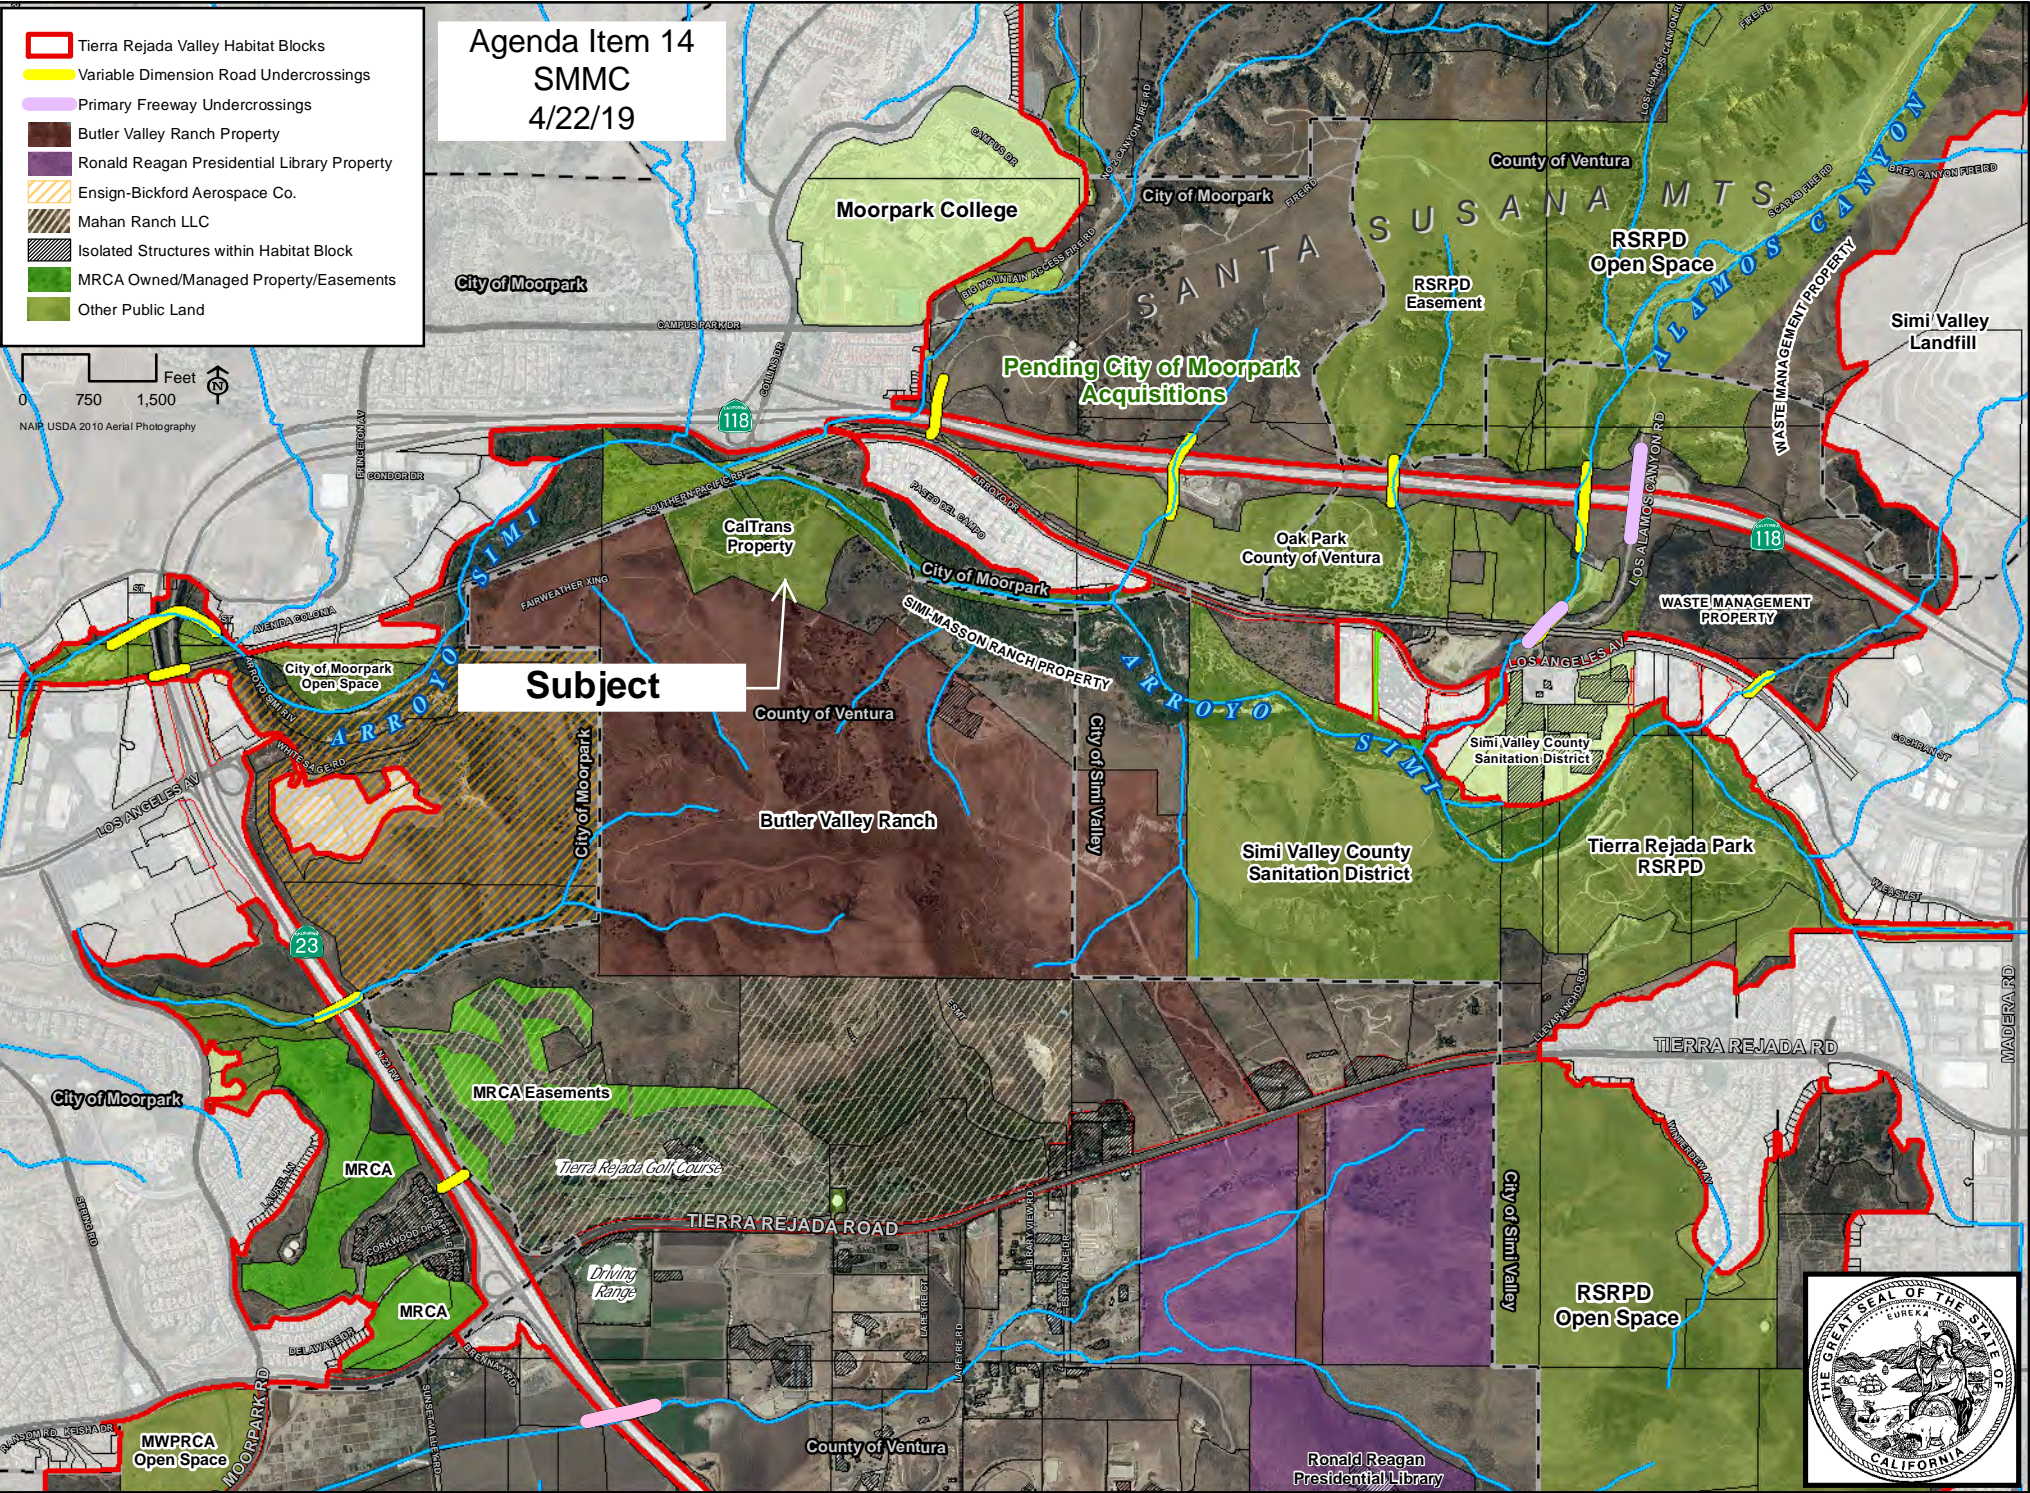

Agenda Item 14  
 SMMC  
 4/22/19

- Tierra Rejada Valley Habitat Blocks
- Variable Dimension Road Undercrossings
- Primary Freeway Undercrossings
- Butler Valley Ranch Property
- Ronald Reagan Presidential Library Property
- Ensign-Bickford Aerospace Co.
- Mahan Ranch LLC
- Isolated Structures within Habitat Block
- MRCA Owned/Managed Property/Easements
- Other Public Land

Tierra Rejada Valley Habitat Linkage Hub Planning Map (North Section)